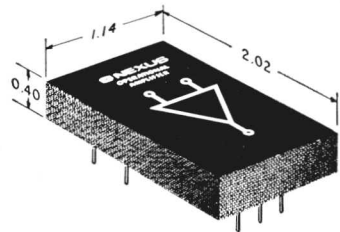

***NASA NPC 200-4
MIL-E-5400
MIL-Q-9858
ETC.**

Made with cordwood construction to NASA standards.

**or this
space problem...**

If you are squeezed for board-to-board clearance in a card rack system assembly and need a high-grade operational amplifier with superb performance in a low-height low-cost package, you can now get a standard Nexus operational amplifier in the new off-the-shelf "K" package.

**NEW
LOW PROFILE
"K" CASE
FROM \$50**

with operational amplifiers by
 **NEXUS®**

✉ NEXUS RESEARCH LABORATORY, INC.
480 NEPONSET STREET, CANTON, MASS. 02021
TEL: (617) 828-9000 TWX: (617) 828-1022

By encircling the reader card you will also be put on our list to receive "Nexus Notes" monthly, an informal paper covering basic analog designs and specific applications for operational amplifiers.