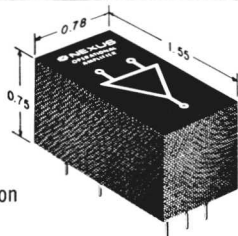

***NASA NPC 200-4
MIL-E-5400
MIL-Q-9858
ETC.**

Made with cordwood construction to NASA standards.

**or this
space problem...**

If you are squeezed for board-to-board clearance in a card rack system assembly and need a high-grade operational amplifier with superb performance in a low-height low-cost package, you can now get a standard Nexus operational amplifier in the new off-the-shelf "K" package.